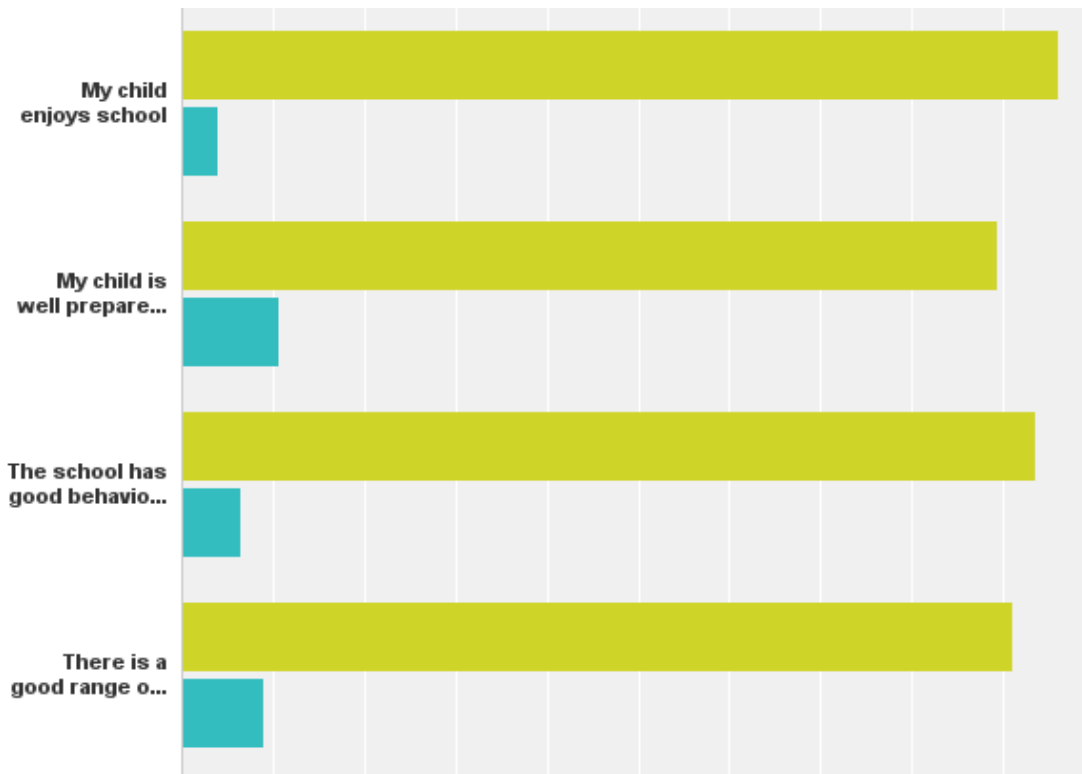

# Q3: Please let us know your views

Answered: 251 Skipped: 16

### Q3: Please let us know your views

Answered: 251 Skipped: 16

	<b>Agree</b>	<b>Disagree</b>	<b>Total</b>
My child is making good progress at this school	<b>95.18%</b> 237	<b>4.82%</b> 12	249
The school informs me about my child's progress	<b>88.00%</b> 220	<b>12.00%</b> 30	250
The school sets the correct level of challenge for my child	<b>78.51%</b> 190	<b>21.49%</b> 52	242
The Curriculum and Assessment workshops have helped me understanding the new curriculum and assessment procedures	<b>77.92%</b> 180	<b>22.08%</b> 51	231

# Q4: And some questions about behaviour, personal development and the welfare of your child

Answered: 249 Skipped: 18