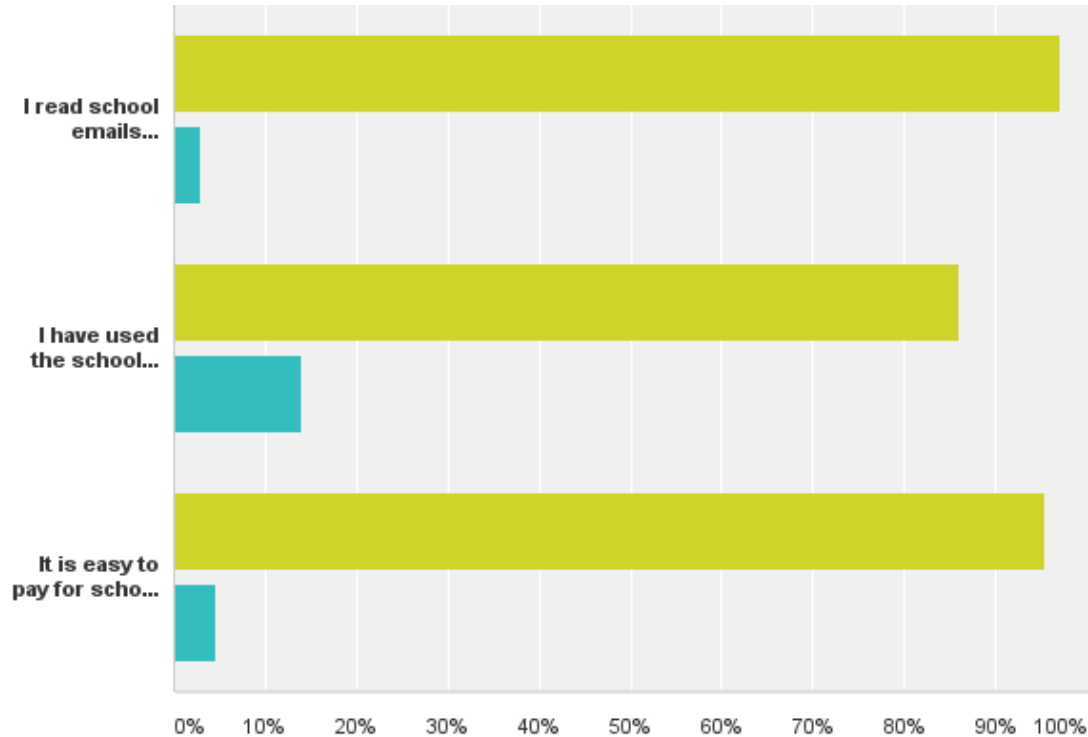

Q7: School Communications

Answered: 237 Skipped: 30