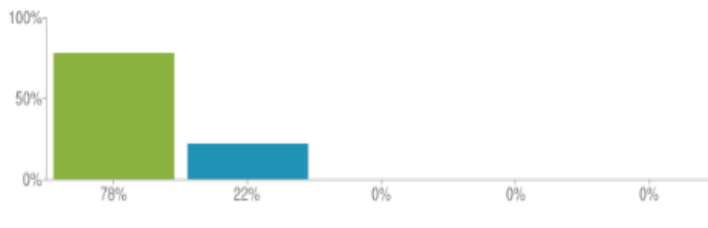

Pupils on the roll: **714**
 Responses for this school: **68**
[View inspection reports](#)

1. My child is happy at this school

Figures based on **68** responses up to 03-02-2017

2. My child feels safe at this school