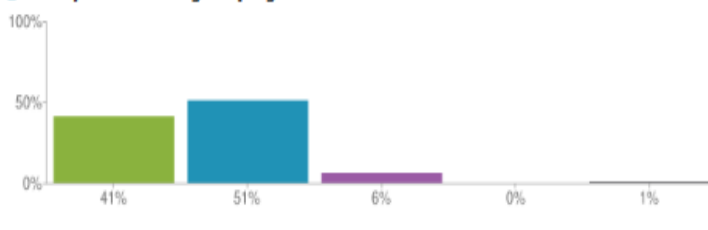

3. My child makes good progress at this school

Figures based on **68** responses up to 03-02-2017

Key to results

- Strongly agree
- Agree
- Disagree
- Strongly disagree
- Don't know